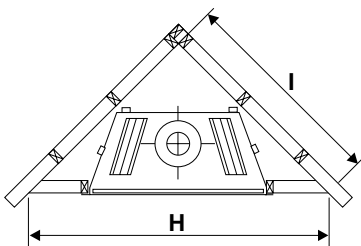

FRAMING

FRAMING - FRONT VIEW

MINIMUM TERMINATION
CENTRE LINE P33

MINIMUM TERMINATION
CENTRE LINE PG36

FRAMING - TOP VIEW

	Framing (horizontal termination)							Minimum termination centre line
	H	I	J	K	L	M	N	O
PG33 (Flex flue)	1353	953	806	813	324	845	-	660
PG33 (Rigid flue)	1353	953	806	914	419	845	-	762
PG36	1524	1078	921	1126	324	921	914	1029
PG36 (premium flush)	1524	1078	946	1182	432	944	914	1029

For vertical termination or vertical rise with horizontal termination please refer to manual.

NOTE: Framing dimensions are a guide only. Always check current installation manual before commencing construction.