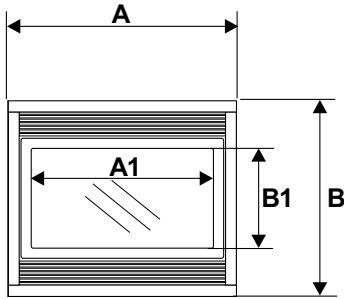

PG36 shown with black louvres (shown without mandatory dress guard).

PG33 shown with black louvres and 3-sided finishing trim (shown without mandatory dress guard).

SPECIFICATIONS (mm)

Dimensions	PG33	PG36
A	838	914
A1	660	741
B	737	775
B1	406	394
C	584	838
D	324	324
E	102	102
F	175	175
G	-	184