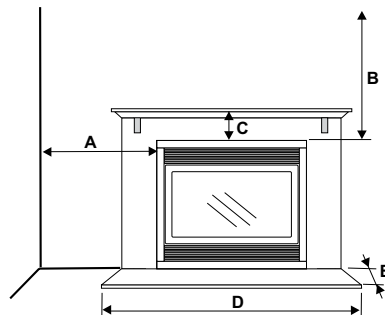

for your nearest dealer visit:
www.regency-fire.com.au
or call 1 800 081 978

Fireplace Products Australia Pty Ltd.

1 Conquest Way,
Hallam VIC 3803
Australia
Phone: 1 800 081 978
Fax: 03 9799 7822

Email: sales@regency-fire.com.au

Disclaimer: Appearance of flames varies with installation and fuel type.

© 2016 FPI Fireplace Products International Ltd. Regency®, Greenfire® and Panorama™ is registered or proprietary trademark of FPI Fireplace Products International Ltd. All rights reserved. (02/16)
Part no. 944-298

Distributor WA Air Group Australia

28 Division St.
Welshpool WA 6106
Australia

Phone: 08 9350 2200

Distributor NZ Aber Holdings Ltd

17 Mainstreet Place,
PO Box 10095, Te Rapa
Hamilton 3241
New Zealand

Phone: 64 7849 7585

your Regency dealer