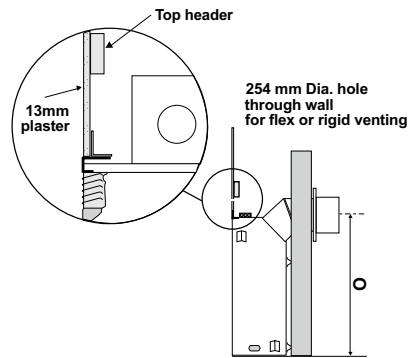

PG36 shown with black louvres (shown without mandatory dress guard).

PG33 shown with black louvres and 3-sided finishing trim (shown without mandatory dress guard).

SPECIFICATIONS (mm)

Dimensions	PG33	PG36
A	838	914
A1	660	741
B	737	775
B1	406	394
C	584	838
D	324	324
E	102	102
F	175	175
G	-	184

FRAMING

FRAMING - FRONT VIEW

MINIMUM TERMINATION
CENTRE LINE P33

MINIMUM TERMINATION
CENTRE LINE PG36

FRAMING - TOP VIEW

	Framing (horizontal termination)							Minimum termination centre line
	H	I	J	K	L	M	N	O
PG33 (Flex flue)	1353	953	806	813	324	845	-	660
PG33 (Rigid flue)	1353	953	806	914	419	845	-	762
PG36	1524	1078	921	1126	324	921	914	1029
PG36 (premium flush)	1524	1078	946	1182	432	944	914	1029

For vertical termination or vertical rise with horizontal termination please refer to manual.

NOTE: Framing dimensions are a guide only. Always check current installation manual before commencing construction.