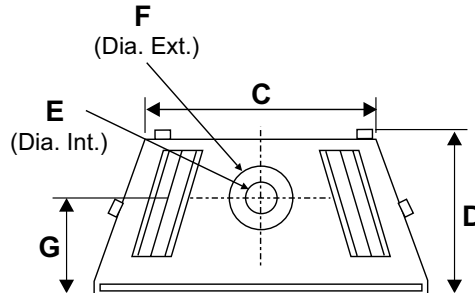

PG36 shown with black louvres (shown without mandatory dress guard).

PG33 shown with black louvres and 3-sided finishing trim (shown without mandatory dress guard).

SPECIFICATIONS (mm)

Dimensions	PG33	PG36
A	838	914
A1	660	741
B	737	775
B1	406	394
C	584	838
D	324	324
E	102	102
F	175	175
G	-	184