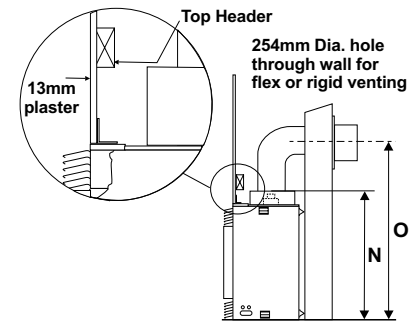

FRAMING

FRAMING - FRONT VIEW

MINIMUM TERMINATION
CENTRE LINE P33

MINIMUM TERMINATION
CENTRE LINE PG36

FRAMING - TOP VIEW

	Framing (horizontal termination)							Minimum termination centre line
	H	I	J	K	L	M	N	O
PG33 (Flex flue)	1353	953	806	813	324	845	-	660
PG33 (Rigid flue)	1353	953	806	914	419	845	-	762
PG36	1524	1078	921	1126	324	921	914	1029
PG36 (premium flush)	1524	1078	946	1182	432	944	914	1029

For vertical termination or vertical rise with horizontal termination please refer to manual.

NOTE: Framing dimensions are a guide only. Always check current installation manual before commencing construction.