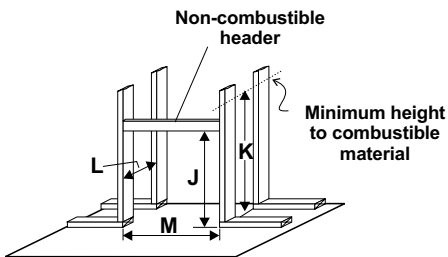

PG36 shown with black louvres (shown without mandatory dress guard).

PG33 shown with black louvres and 3-sided finishing trim (shown without mandatory dress guard).

SPECIFICATIONS (mm)

Dimensions	PG33	PG36
A	838	914
A1	660	741
B	737	775
B1	406	394
C	584	838
D	324	324
E	102	102
F	175	175
G	-	184

FRAMING

FRAMING - FRONT VIEW

MINIMUM TERMINATION
CENTRE LINE P33

MINIMUM TERMINATION
CENTRE LINE PG36

FRAMING - TOP VIEW

	Framing (horizontal termination)							Minimum termination centre line
	H	I	J	K	L	M	N	O
PG33 (Flex flue)	1353	953	806	813	324	845	-	660
PG33 (Rigid flue)	1353	953	806	914	419	845	-	762
PG36	1524	1078	921	1126	324	921	914	1029
PG36 (premium flush)	1524	1078	946	1182	432	944	914	1029